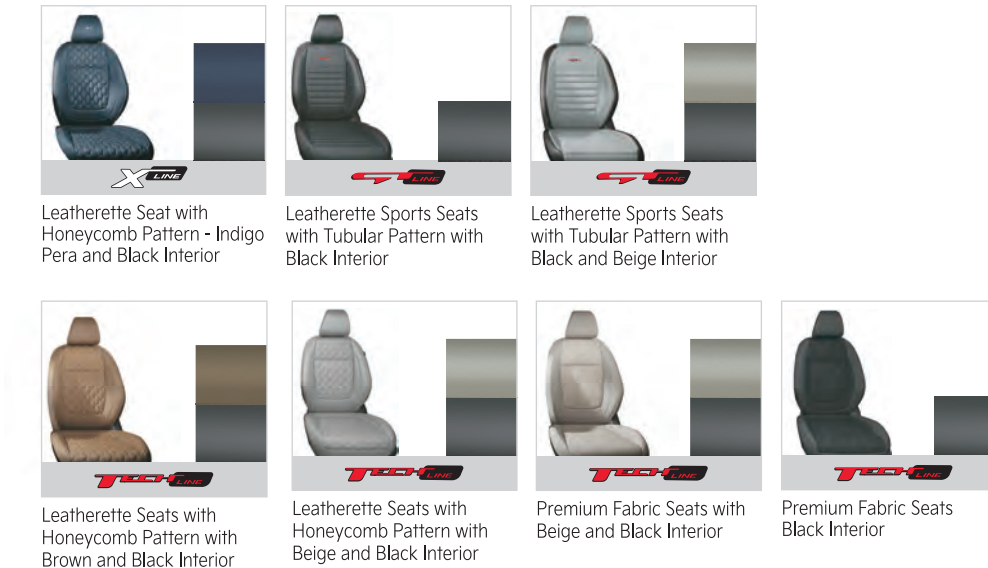

Dimensions

Unit: mm

Interior Colors & Seat Patterns

Wheels

Body Colors

Connected Adaptive Responsive Engage

- Nationwide Kia Care network with easy availability of Genuine Spare Parts • 3 Years Warranty for Unlimited Kms & up to 5th Year optional Extended Warranty* • 3 Years 24/7 Roadside Assistance • Kia Link service support App & IoT based workshops with Live Vehicle Tracking for digital experience
- My Convenience, the most unique customised maintenance program*