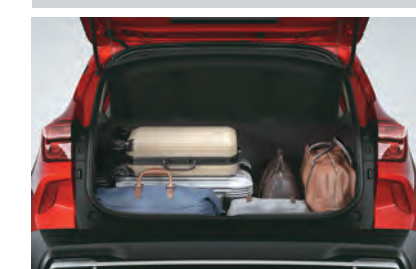

1st in Segment

Lets you and your loved ones breathe the cleanest air inside the car

433/ Boot Space**

Allows easy access and spacious enough to accommodate luggage for a weekend trip

360° Camera with Blind View Monitor