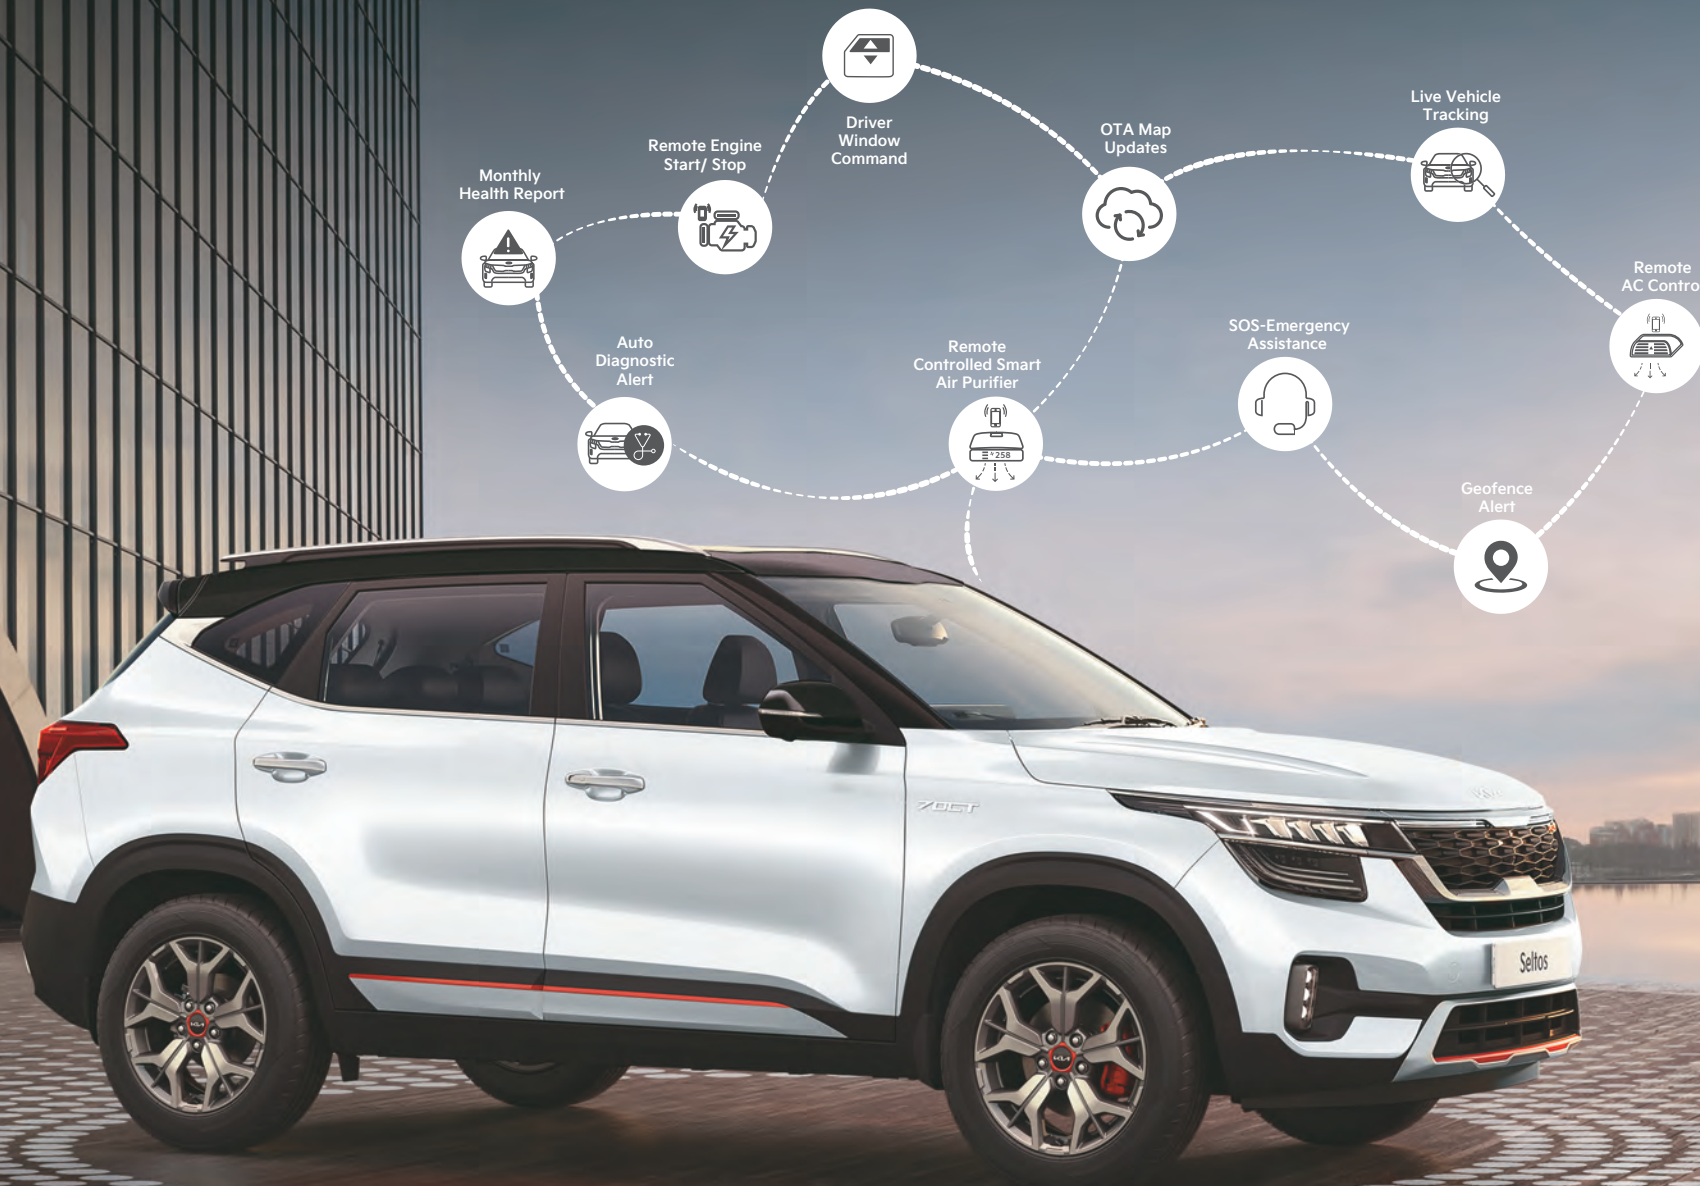

Seltos

Badass by design

Movement that inspires

The New Seltos

Safer, smarter and more inspiring than ever.

Muscled to dominate, the new Seltos is armed to be a true badass. With 6 airbags as a standard part of the Robust Hi-safety Package, in addition to futuristic technology and new stylish colour options; you'll rule the streets like no one ever has.

The X Line is Seltos' most flamboyant reincarnation with matte finish and appeals to flashy yet stylish consumers.

If you want something sporty & flashy

The GT Line with its sporty, youthful design, and innovative features, appeals to the 'Young at Heart' consumers.

If you want something straightforward

The Tech Line with its premium looks, appeals more to the comfort and technology seeking family-oriented consumers.

Smarter
than ever

A tempting combination of badass design and advanced technology, the new Kia Seltos is now powered by our latest offering - **Next-gen Kia Connect**. Its 58 smart features make your drive truly enjoyable and convenient.

Smart Pure Air Purifier with Virus Protection**

Fights against virus and bacteria while monitoring AQI status

Voice Controlled Smart Sunroof and Driver Window*

1st in Segment

Now operate the smart sunroof and driver side window with ease