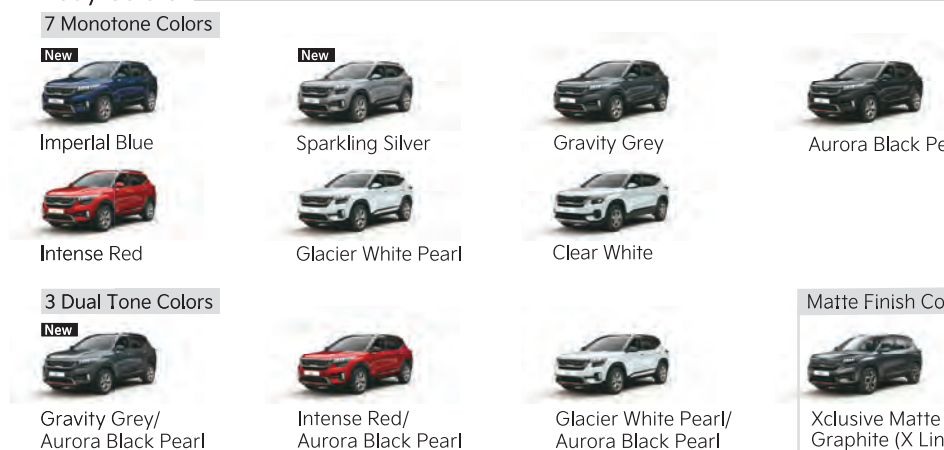

Dimensions

Unit: mm

Interior Colors & Seat Patterns

Wheels

Body Colors

Connected Adaptive Responsive Engage

- Nationwide Kia Care network with easy availability of Genuine Spare Parts • 3 Years Warranty for Unlimited Kms & up to 5th Year optional Extended Warranty* • 3 Years 24/7 Roadside Assistance • Kia Link service support App & IoT based workshops with Live Vehicle Tracking for digital experience
- My Convenience, the most unique customised maintenance program*