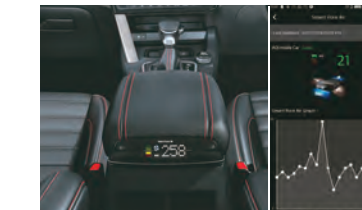

Mobile App available on:

Smartwatch connectivity on:

KIA Connect

The Ultimate Connected Car Experience

58 Smart Features
3 Year Free Subscription

Futuristic Features

Quick OTA Map Updates

Offer latest Map updates conveniently via Over-the-air Technology

Smart Pure Air Purifier with Virus Protection**

Fights against virus and bacteria while monitoring AQI status

Voice Controlled Smart Sunroof and Driver Window*

1st in Segment

Now operate the smart sunroof and driver side window with ease

The Magic of 5

Navigation

Enjoy comfortable commuting with LIVE traffic updates, LIVE tracking and other features.

Remote Control

Start and stop the engine, control the AC, lock and unlock or even check vehicle status remotely.