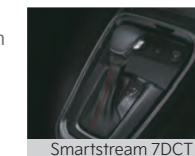

Smartstream 7DCT