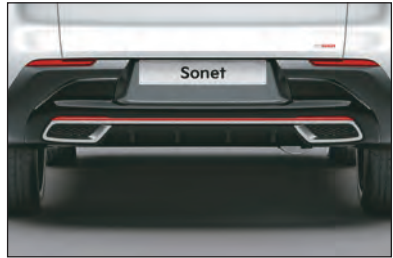

Make the wheel look sportier and premium

DUAL MUFFLER DESIGN

Adds sportiness and makes the car look like a design marvel

ROLL BAR STYLE ROOF WITH DUAL TONE

Enhances the striking appeal and bold stance of the Kia Sonet