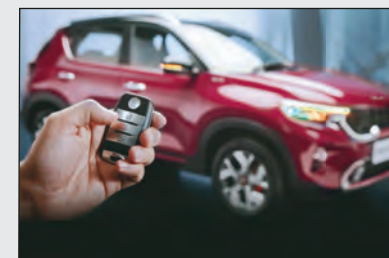

REMOTE ENGINE START