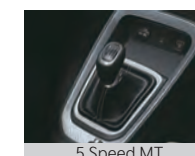

Powered to stay ahead

Available in a variety of engine and transmission options, the new Kia Sonet is designed to not just look like a SUV but be one. Armed to the teeth with state-of-the-art technology, it is ready to dazzle you inside out.

PADDLE SHIFTERS FOR AN ENGAGING DRIVE

Adds sportiness and thrill to your drive and take your driving experience to new heights

DRIVE MODES & TRACTION CONTROL

Enables you to conquer every terrain with effortless drivability

INTELLIGENT MANUAL TRANSMISSION (IMT)

Allows you to enjoy a new revolutionary clutch-less manual transmission which is effortless, yet fun to drive

REMOTE ENGINE START

Comes with the convenience of remote start and sets new trends in innovation

REFINED 1.5 CRDi DIESEL ENGINES

WGT

Power
100 ps/ 4 000 rpm

Torque
240 Nm/ 1 500-2 750 rpm

VGT

Power
115 ps/ 4 000 rpm

Torque
250 Nm/ 1 500-2 750 rpm

ADVANCED 1.0 T - GDI PETROL ENGINE

Power
120 ps/ 6 000 rpm

Torque
172 Nm/ 1 500-4 000 rpm

ADVANCED SMARTSTREAM 1.2 PETROL ENGINE

Power
83 ps/ 6 000 rpm

Torque
115 Nm/ 4 200 rpm

5 Speed MT

DUAL TRIM CONCEPT

The GT line with its sporty, youthful design and innovative features, appeals to the 'young at heart' consumers

The Tech line with its premium looks, appeals more to the 'comfort and technology' seeking consumer